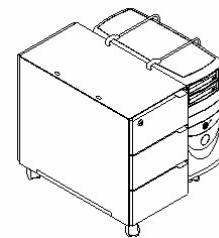

PEDESTAL COLLECTIONS

iduna

Ope

iduna

Pedestal on wheels with 570mm deep with two or three drawers in steel. Option of steel, melamine, hpl or wood veneer fronts. Handles in black nylon. Option with CPU support with steel base and stretchers. Support for suspended folders. The casters with 45mm in diameter and are made of black nylon. Coating epoxy paint.

Pedestal on wheels with 570mm deep with two or three drawers in steel. Option of steel, melamine, hpl or wood veneer fronts. Handles in steel. Option with CPU support with steel base and stretchers. Support for suspended folders. The casters with 45mm in diameter and are made of black nylon. Coating epoxy paint.