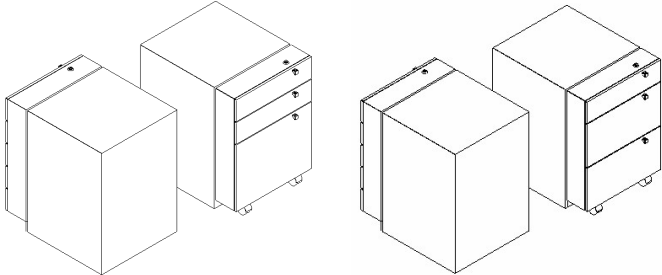

Fixed pedestal with 460mm deep with two or three drawers in steel. Option of top in hpl or wood veneer fronts. No handles. Support for suspended folders in the A4 drawer option. Coating epoxy paint.

Arpa

iduna

Arpa

iduna

Pedestal on wheels with 530mm depth
Built in plated steel ST12 with anti corrosion treatment (grease cleaning, phosphatizing and passivating). Covering of epoxy painting.
From two to five drawers. Fronts steel or coated with wood. Available in A4, A5 and A6 formats. Drawers with spheres guides of total extraction.
Several accessories in plastic.
Support of suspended folders in steel.
The casters of the mobile pedestals have a 45mm diameter and are of black nylon.