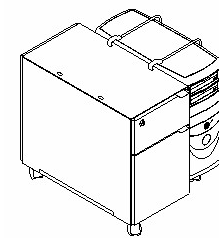

PEDESTAL COLLECTIONS

iduna

Ope

iduna

Pedestal on wheels with 570mm deep with two or three drawers in steel. Option of steel, melamine, hpl or wood veneer fronts. Handles in black nylon. Option with CPU support with steel base and stretchers. Support for suspended folders. The casters with 45mm in diameter and are made of black nylon. Coating epoxy paint.

Pedestal on wheels with 570mm deep with two or three drawers in steel. Option of steel, melamine, hpl or wood veneer fronts. Handles in steel. Option with CPU support with steel base and stretchers. Support for suspended folders. The casters with 45mm in diameter and are made of black nylon. Coating epoxy paint.

Moov

iduna

Moov

iduna

Pedestal on wheels with 466mm deep with two or three drawers in steel. Option of steel, melamine, hpl or wood veneer fronts. Handles in black nylon. Option with CPU support with steel base and stretchers. Support for suspended folders in the A4 drawer option. The casters with 50mm in diameter and are made of black nylon. Coating epoxy paint.