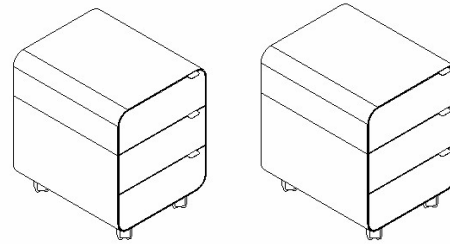

Pedestal on wheels with 570mm deep with two or three drawers in steel. Option of steel, melamine, hpl or wood veneer fronts. Handles in steel. Option with CPU support with steel base and stretchers. Support for suspended folders. The casters with 45mm in diameter and are made of black nylon. Coating epoxy paint.

Moov

iduna

Moov

iduna

Pedestal on wheels with 466mm deep with two or three drawers in steel. Option of steel, melamine, hpl or wood veneer fronts. Handles in black nylon. Option with CPU support with steel base and stretchers. Support for suspended folders in the A4 drawer option. The casters with 50mm in diameter and are made of black nylon. Coating epoxy paint.