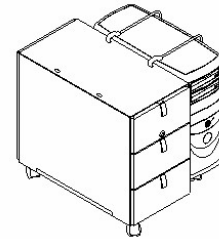

PEDESTAL COLLECTIONS

iduna

Ope

iduna

Pedestal on wheels with 570mm deep with two or three drawers in steel. Option of steel, melamine, hpl or wood veneer fronts. Handles in black nylon. Option with CPU support with steel base and stretchers. Support for suspended folders. The casters with 45mm in diameter and are made of black nylon. Coating epoxy paint.

Pedestal on wheels with 570mm deep with two or three drawers in steel. Option of steel, melamine, hpl or wood veneer fronts. Handles in steel. Option with CPU support with steel base and stretchers. Support for suspended folders. The casters with 45mm in diameter and are made of black nylon. Coating epoxy paint.

Moov

iduna

Moov

iduna

Pedestal on wheels with 466mm deep with two or three drawers in steel. Option of steel, melamine, hpl or wood veneer fronts. Handles in black nylon. Option with CPU support with steel base and stretchers. Support for suspended folders in the A4 drawer option. The casters with 50mm in diameter and are made of black nylon. Coating epoxy paint.