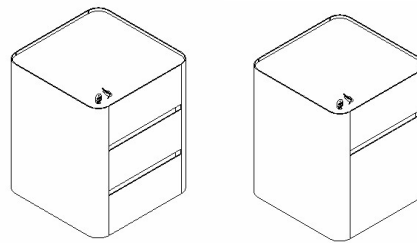

Fixed pedestal with 460mm deep with two or three drawers in steel. Option of top in hpl or wood veneer fronts. No handles. Support for suspended folders in the A4 drawer option. Coating epoxy paint.